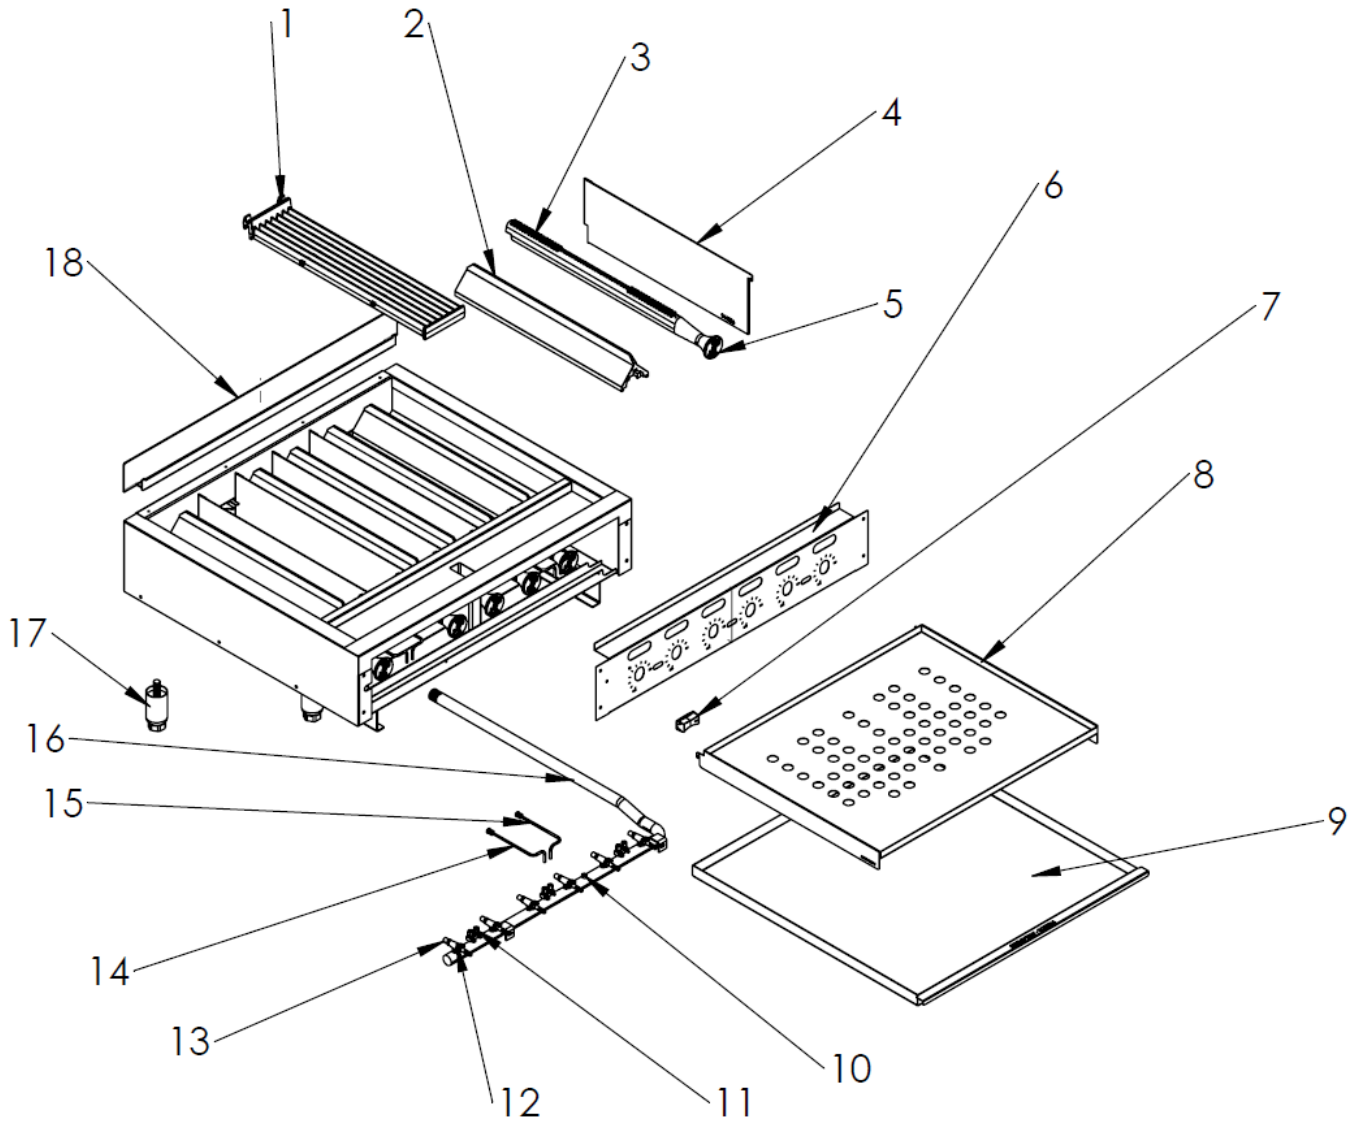

ACB36

For additional information on Vulcan or to locate an authorized parts and service provider in your area, visit our website at www.vulcanequipment.com

ILLUSTRATION NO.	PART NO.	NAME OF PART	AMOUNT
1.....	00-720971-00024.....	7-Rib Cast Diamond Grate.....AR
2.....	00-410602-00001.....	Cast Radiant.....AR
3.....	00-944300-0000A.....	Burner Assembly (Includes Shutter).....AR
4.....	00-944356-00000.....	Supercharger Plate.....AR
5.....	00-944300-00001.....	Burner Shutter.....AR
6.....	00-944355-00025.....	25 Front Panel.....1
	00-944355-00036.....	36 Front Panel.....1
	00-944355-00048.....	47 Front Panel.....1
	00-944355-00060.....	60 Front Panel.....1

RECOMMENDED SPARE PARTS LIST

ILLUSTRATION NO.	PART NO.	NAME OF PART	AMOUNT
7.....	00-944265-00000.....	Chrome Knob.....	2
11.....	00-719190-00000.....	Double Pilot Valve.....	2
12.....	00-497240-00001.....	Burner Valve.....	2
13.....	00-719951-00045.....	#45 Orifice(Nat Gas, Far Left & Far Right)	2
	00-719951-00050.....	#50 Orifice(Nat Gas, All Others-Inside)....	2
	00-719951-00056.....	#56 Orifice(LP Gas, All positions).....	2
12.....	00-497240-00001.....	Burner Valve.....	2
NOT SHOWN	00-408279-00021.....	LP Gas Pressure Regulator.....	2
NOT SHOWN	00-408279-00025.....	Nat. Gas Pressure Regulator.....	2